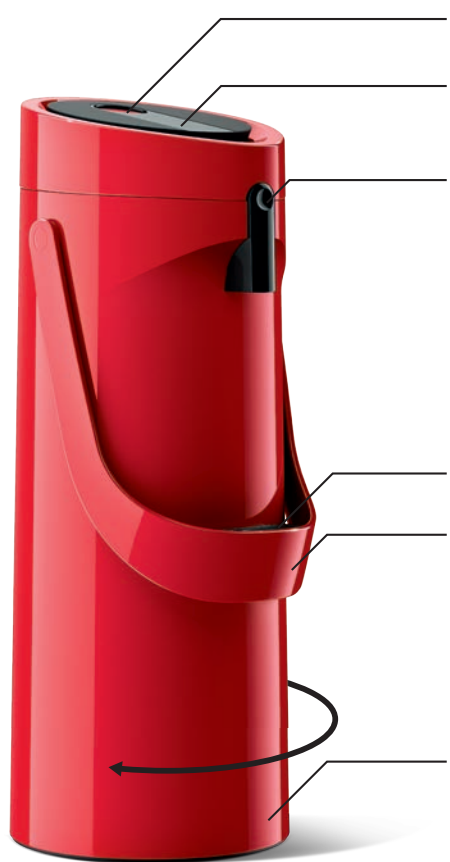

**COMFORT
PRESS**

*Easy pumping
and a generous
pump volume*

**TRULY
IMPRESSIVE.**

SIMPLY EXCELLENCE.

Simply closes at the press of a button

COMFORT PRESS-TECHNOLOGY:
Easy pumping and a generous pump volume

Pump-action head is completely removable –
easy to fill and keep clean

MODERN DESIGN:
For use at home, in the office, in catering
or for special occasions

1.9 l (64.27 fl.oz.) volume

Integrated drip tray

Practical – the handle
can be lifted for carrying.

12 hours hot and 24 hours cold

5-year guarantee

Swivel base

PRODUCT	COLOUR/MATERIAL	VOLUME	ART. NO.	EAN	Unit
1. PONZA Pump-action vacuum jug	White	1.9 L 64.27 fl. oz.	515707	4 009049 406053	1
	Red	1.9 L 64.27 fl. oz.	515708	4 009049 406060	1
	Anthracite	1.9 L 64.27 fl. oz.	515706	4 009049 406046	1
2. PRESTO Pump-action vacuum jug	Stainless steel/ black	1.9 L 64.27 fl. oz.	500832	4 009049 186900	1
	Stainless steel/ black	3.0 L 101.47 fl. oz.	500833	4 009049 186894	1
3. PRESIDENT Pump-action vacuum jug	Stainless steel/ black	2.0 L 64.65 fl. oz.	637201600	4 009049 157726	1
	Stainless steel/ black	3.0 L 101.47 fl. oz.	637301600	4 009049 157733	1
4. PONZA , 1/2 display	stocked, 36 pieces 80 x 60 x 132 cm 31.5 x 23.62 x 51.97 in.		518414	4 009049 453323	1